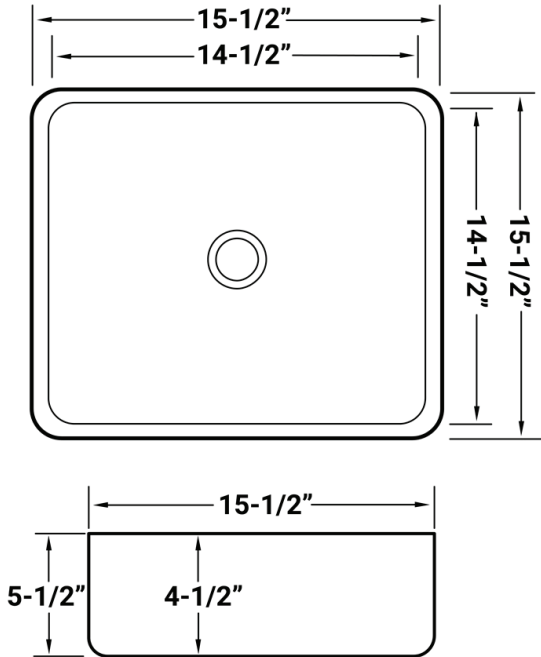

IN THE BOX

Installation
Guide

NOMINAL DIMENSIONS

Exterior: 15½" (wide) x 15½" (front-to-back)
Interior Bowl: 14½" (wide) x 14½" (front-to-back)
Bowl Depth: 4½"
Minimum Cabinet Size: N/A
Drain Hole Size: 1¾"

Installation Type:
Vessel
Drain Location:
Center

RUVATI USA

www.ruvati.com

Phone: 1.855.478.8284
Email: support@ruvati.com

SOLD SEPARATELY

Popup Drain
[RVA5102WH/CH]

DIMENSIONS

SCAN TO REGISTER YOUR WARRANTY