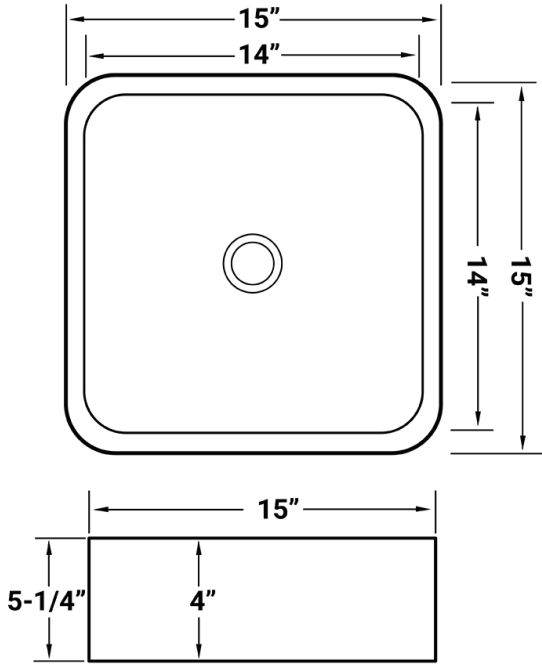

DIMENSIONS

SCAN TO REGISTER YOUR WARRANTY

or visit
www.ruvati.com/register

RUVATI USA
www.ruvati.com

Phone: 1.855.478.8284
Email: support@ruvati.com