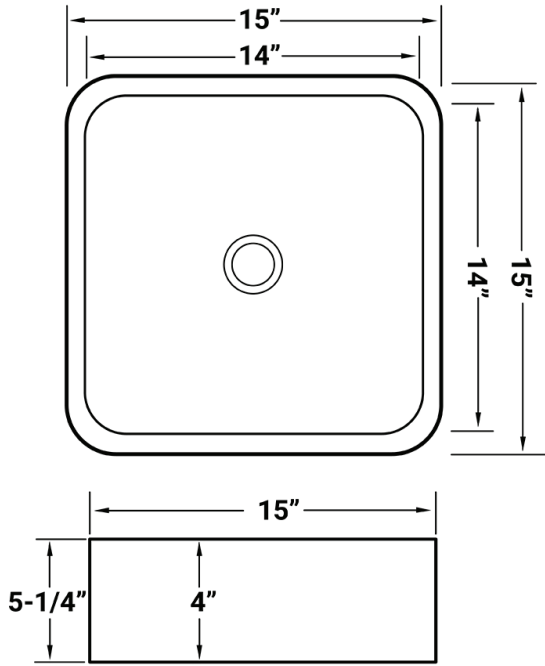

DIMENSIONS

SCAN TO REGISTER YOUR WARRANTY

or visit
www.ruvati.com/register

RUVATI USA
www.ruvati.com

Phone: 1.855.478.8284
Email: support@ruvati.com