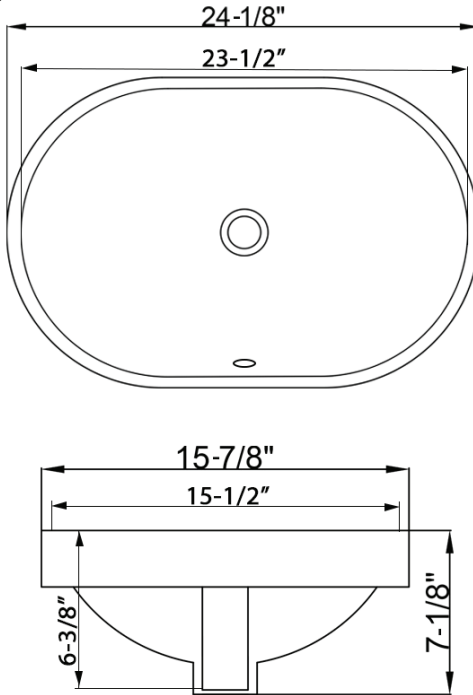

COLOR OPTIONS

WH: White

IN THE BOX

Installation
Guide

NOMINAL DIMENSIONS

Exterior: 24 $\frac{1}{8}$ " (wide) x 15 $\frac{7}{8}$ " (front-to-back)
Interior Bowl: 23 $\frac{1}{2}$ " (wide) x 15 $\frac{1}{2}$ " (front-to-back)
Bowl Depth: 6 $\frac{3}{8}$ "
Minimum Cabinet Size: 26" wide
Drain Hole Size: 1 $\frac{3}{4}$ "

Installation Type:
Topmount
Drain Location:
Center

RUVATI USA
www.ruvati.com

Phone: 1.855.478.8284
Email: support@ruvati.com

SOLD SEPARATELY

Popup Drain
[RVA5102WH/CH]

DIMENSIONS

SCAN TO REGISTER YOUR WARRANTY