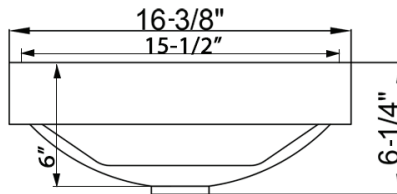

SOLD SEPARATELY

DIMENSIONS

SCAN TO REGISTER YOUR WARRANTY

or visit
www.ruvati.com/register

RUVATI USA
www.ruvati.com

Phone: 1.855.478.8284
Email: support@ruvati.com