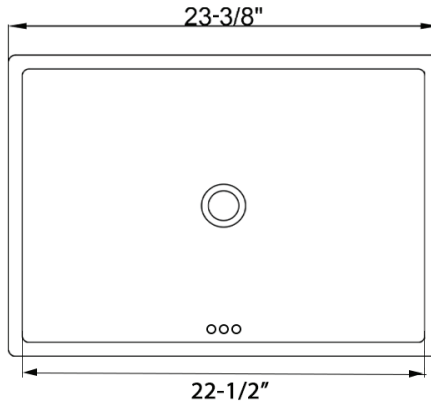

SOLD SEPARATELY

DIMENSIONS

SCAN TO REGISTER YOUR WARRANTY

or visit
www.ruvati.com/register

RUVATI USA
www.ruvati.com

Phone: 1.855.478.8284
Email: support@ruvati.com