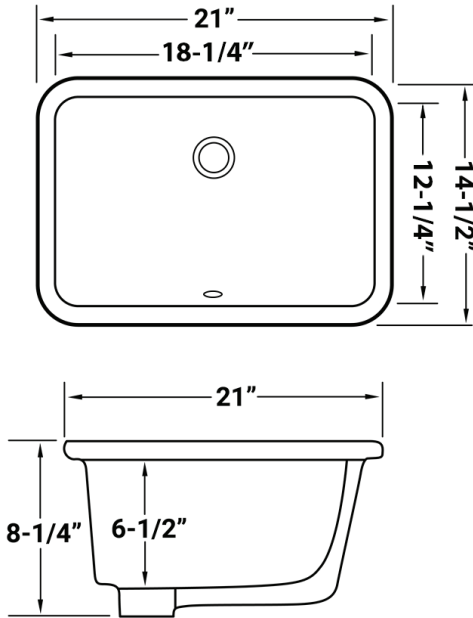

IN THE BOX

Installation
Guide

Mounting Clips
[RVA11031]

Cut-out
Template

NOMINAL DIMENSIONS

Exterior: 21" (wide) x 14½" (front-to-back)
Interior Bowl: 18¼" (wide) x 12¼" (front-to-back)
Bowl Depth: 6½"
Minimum Cabinet Size: 23" wide
Drain Hole Size: 1¾"

Installation Type:
Undermount
Drain Location:
Rear Center

SOLD SEPARATELY

Popup Drain
[RVA5102WH/CH]

DIMENSIONS

SCAN TO REGISTER YOUR WARRANTY

or visit
www.ruvati.com/register

RUVATI USA
www.ruvati.com

Phone: 1.855.478.8284
Email: support@ruvati.com