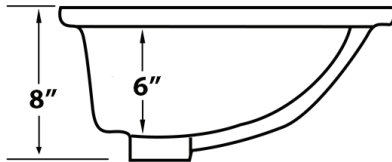

SOLD SEPARATELY

DIMENSIONS

SCAN TO REGISTER YOUR WARRANTY

or visit
www.ruvati.com/register

RUVATI USA
www.ruvati.com

Phone: 1.855.478.8284
Email: support@ruvati.com