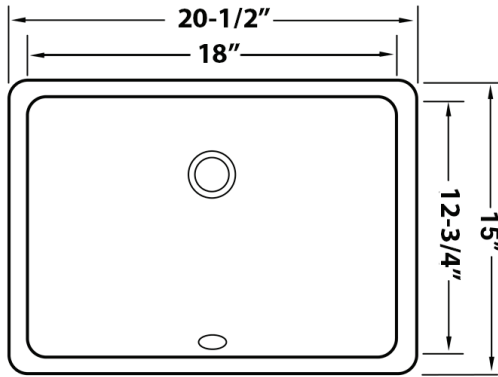

SOLD SEPARATELY

DIMENSIONS

SCAN TO REGISTER YOUR WARRANTY

or visit
www.ruvati.com/register

RUVATI USA
www.ruvati.com

Phone: 1.855.478.8284
Email: support@ruvati.com