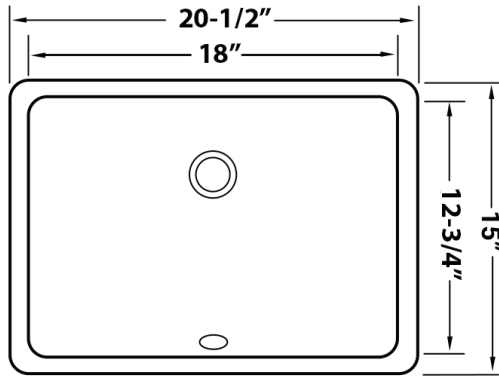

SOLD SEPARATELY

DIMENSIONS

SCAN TO REGISTER YOUR WARRANTY

or visit
www.ruvati.com/register

RUVATI USA
www.ruvati.com

Phone: 1.855.478.8284
Email: support@ruvati.com