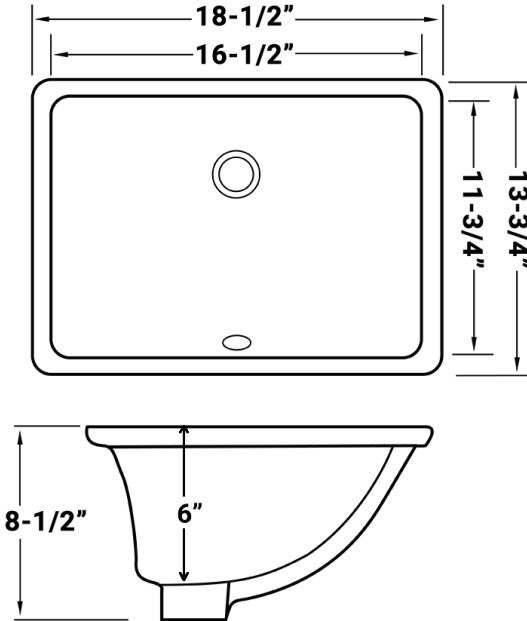

COLOR OPTIONS

BK: Black
EG: Emerald Green

BC: Biscuit

IN THE BOX

Installation
Guide

Mounting Clips
[RVA11031]

Cut-out
Template

NOMINAL DIMENSIONS

Exterior: 18½" (wide) x 13¾" (front-to-back)
Interior Bowl: 16½" (wide) x 11¾" (front-to-back)
Bowl Depth: 6"
Minimum Cabinet Size: 21" wide
Drain Hole Size: 1¾"

Installation Type:
Undermount
Drain Location:
Rear Center

RUVATI USA

www.ruvati.com

Phone: 1.855.478.8284
Email: support@ruvati.com

SOLD SEPARATELY

Popup Drain
[RVA5102WH/CH]

DIMENSIONS

SCAN TO REGISTER YOUR WARRANTY

or visit
www.ruvati.com/register