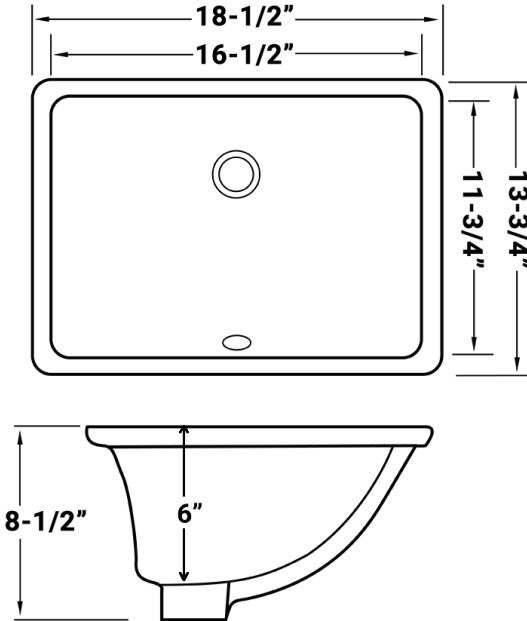

IN THE BOX

Installation
Guide

Mounting Clips
[RVA11031]

Cut-out
Template

NOMINAL DIMENSIONS

Exterior: 18½" (wide) x 13¾" (front-to-back)
Interior Bowl: 16½" (wide) x 11¾" (front-to-back)
Bowl Depth: 6"
Minimum Cabinet Size: 21" wide
Drain Hole Size: 1¾"

Installation Type:
Undermount
Drain Location:
Rear Center

RUVATI USA
www.ruvati.com

Phone: 1.855.478.8284
Email: support@ruvati.com

SOLD SEPARATELY

Popup Drain
[RVA5102WH/CH]

DIMENSIONS

SCAN TO REGISTER YOUR WARRANTY