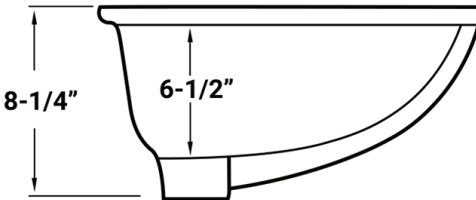

SOLD SEPARATELY

DIMENSIONS

SCAN TO REGISTER YOUR WARRANTY

or visit
www.ruvati.com/register

RUVATI USA
www.ruvati.com

Phone: 1.855.478.8284
Email: support@ruvati.com