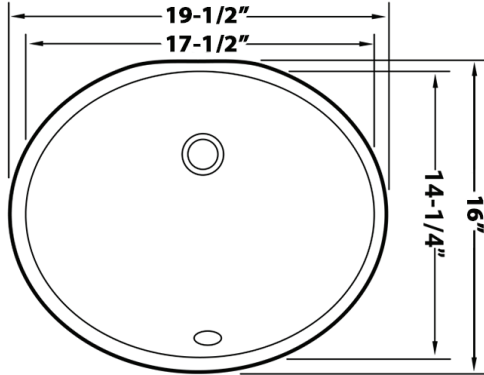

IN THE BOX

Installation
Guide

Mounting Clips
[RVA11031]

Cut-out
Template

NOMINAL DIMENSIONS

Exterior: 19½" (wide) x 16" (front-to-back)
Interior Bowl: 17½" (wide) x 14¼" (front-to-back)
Bowl Depth: 6½"
Minimum Cabinet Size: 22" wide
Drain Hole Size: 1¾"

Installation Type:
Undermount
Drain Location:
Rear Center

SOLD SEPARATELY

Popup Drain
[RVA5102WH/CH]

DIMENSIONS

SCAN TO REGISTER YOUR WARRANTY

or visit
www.ruvati.com/register

RUVATI USA
www.ruvati.com

Phone: 1.855.478.8284
Email: support@ruvati.com