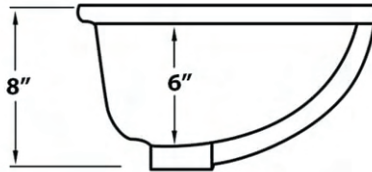

Exterior: 18½" (wide) x 15½" (front-to-back)

Interior Bowl: 16½" (wide) x 13½" (front-to-back)

Bowl Depth: 6"

Minimum Cabinet Size: 21" wide

Drain Hole Size: 1¾"

Installation Type:

Undermount

Drain Location:

Rear Center

RUVATI USA

www.ruvati.com

Phone: 1.855.478.8284
Email: support@ruvati.com

SOLD SEPARATELY

Popup Drain
[RVA5102WH/CH]

DIMENSIONS

SCAN TO REGISTER YOUR WARRANTY