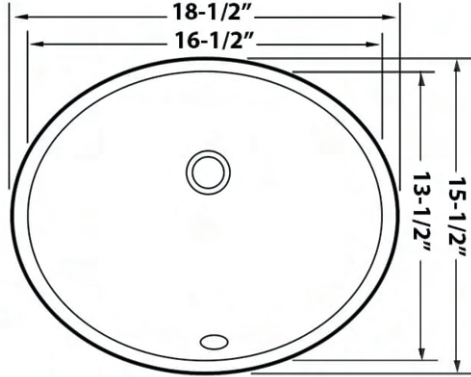

COLOR OPTIONS

BK: Black
EG: Emerald Green

BC: Biscuit

IN THE BOX

Installation
Guide

Mounting Clips
[RVA11031]

Cut-out
Template

NOMINAL DIMENSIONS

Exterior: 18½" (wide) x 15½" (front-to-back)

Interior Bowl: 16½" (wide) x 13½" (front-to-back)

Bowl Depth: 6"

Minimum Cabinet Size: 21" wide

Drain Hole Size: 1¾"

Installation Type:

Undermount

Drain Location:

Rear Center

RUVATI USA

www.ruvati.com

Phone: 1.855.478.8284
Email: support@ruvati.com

SOLD SEPARATELY

Popup Drain
[RVA5102WH/CH]

DIMENSIONS

SCAN TO REGISTER YOUR WARRANTY