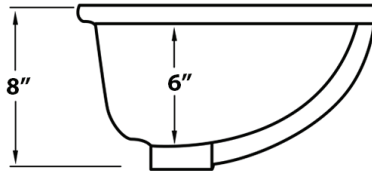

SOLD SEPARATELY

DIMENSIONS

SCAN TO REGISTER YOUR WARRANTY

or visit
www.ruvati.com/register

RUVATI USA
www.ruvati.com

Phone: 1.855.478.8284
Email: support@ruvati.com