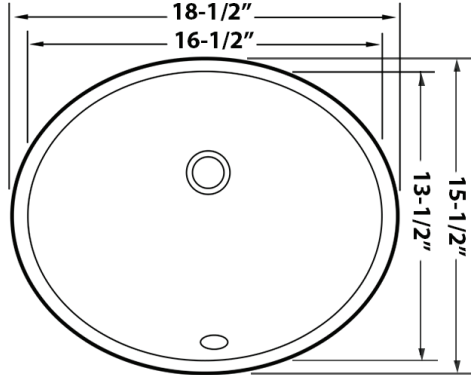

SOLD SEPARATELY

DIMENSIONS

SCAN TO REGISTER YOUR WARRANTY

or visit
www.ruvati.com/register

RUVATI USA
www.ruvati.com

Phone: 1.855.478.8284
Email: support@ruvati.com