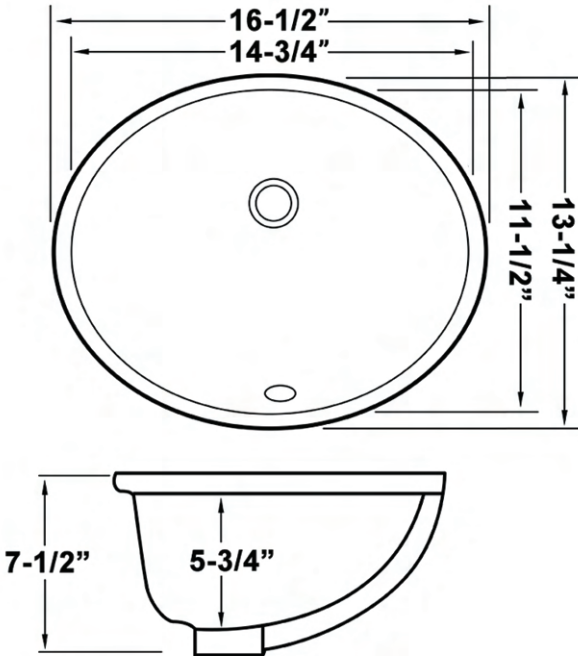

SOLD SEPARATELY

DIMENSIONS

SCAN TO REGISTER YOUR WARRANTY

or visit
www.ruvati.com/register

RUVATI USA
www.ruvati.com

Phone: 1.855.478.8284
Email: support@ruvati.com