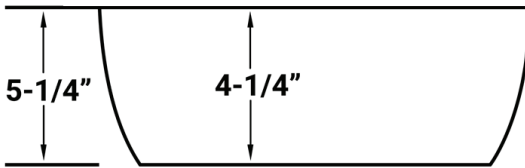

SOLD SEPARATELY

DIMENSIONS

SCAN TO REGISTER YOUR WARRANTY

or visit
www.ruvati.com/register

RUVATI USA
www.ruvati.com

Phone: 1.855.478.8284
Email: support@ruvati.com