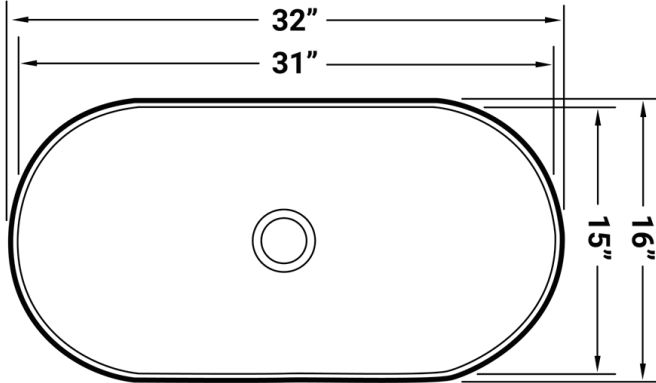

SOLD SEPARATELY

DIMENSIONS

SCAN TO REGISTER YOUR WARRANTY

or visit
www.ruvati.com/register

RUVATI USA
www.ruvati.com

Phone: 1.855.478.8284
Email: support@ruvati.com