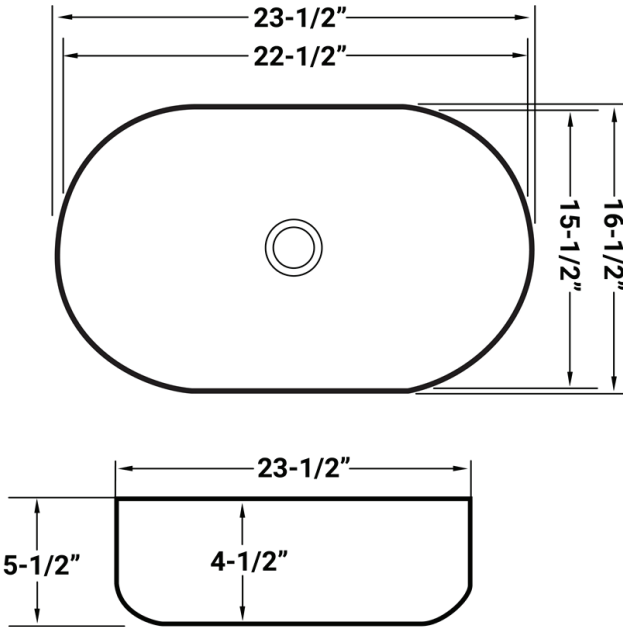

SOLD SEPARATELY

DIMENSIONS

SCAN TO REGISTER YOUR WARRANTY

or visit
www.ruvati.com/register

RUVATI USA
www.ruvati.com

Phone: 1.855.478.8284
Email: support@ruvati.com