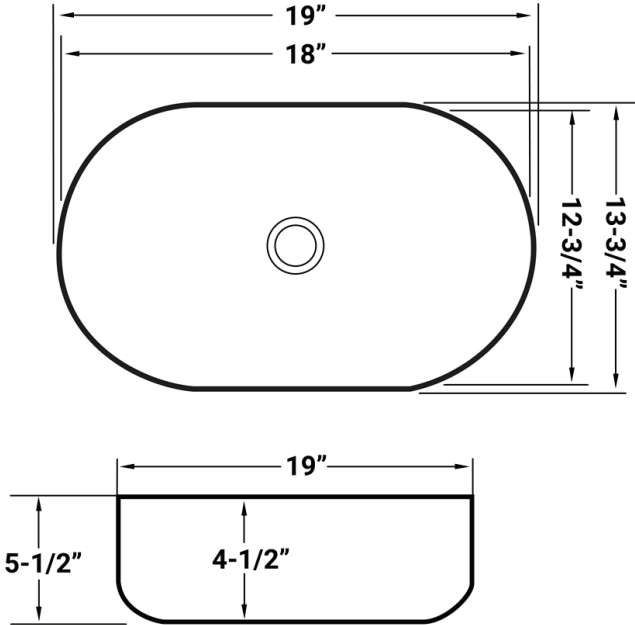

IN THE BOX

Installation
Guide

NOMINAL DIMENSIONS

Exterior: 19" (wide) x 13 $\frac{3}{4}$ " (front-to-back)
Interior Bowl: 18" (wide) x 12 $\frac{3}{4}$ " (front-to-back)
Bowl Depth: 4 $\frac{1}{2}$ "
Minimum Cabinet Size: N/A
Drain Hole Size: 1 $\frac{3}{4}$ "

Installation Type:
Vessel
Drain Location:
Center

RUVATI USA

www.ruvati.com

Phone: 1.855.478.8284
Email: support@ruvati.com

SOLD SEPARATELY

Popup Drain
[RVA5102WH/CH]

DIMENSIONS

SCAN TO REGISTER YOUR WARRANTY