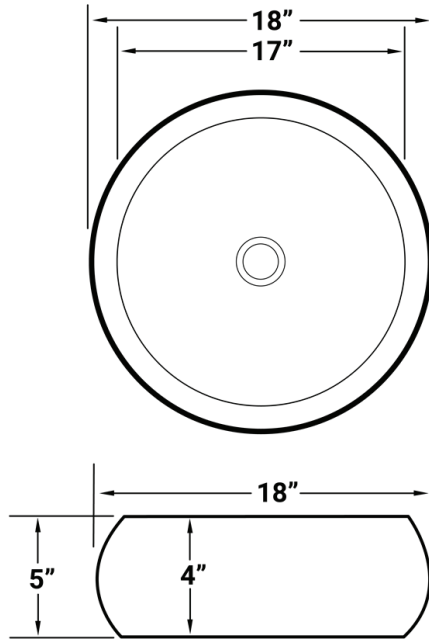

IN THE BOX

Installation
Guide

NOMINAL DIMENSIONS

Exterior: 18" (wide) x 18" (front-to-back)

Interior Bowl: 17" (wide) x 17" (front-to-back)

Bowl Depth: 4"

Minimum Cabinet Size: N/A

Drain Hole Size: 1 3/4"

Popup Drain
[RVA5102WH/CH]

DIMENSIONS

SCAN TO REGISTER YOUR WARRANTY

or visit
www.ruvati.com/register

RUVATI USA
www.ruvati.com

Phone: 1.855.478.8284
Email: support@ruvati.com