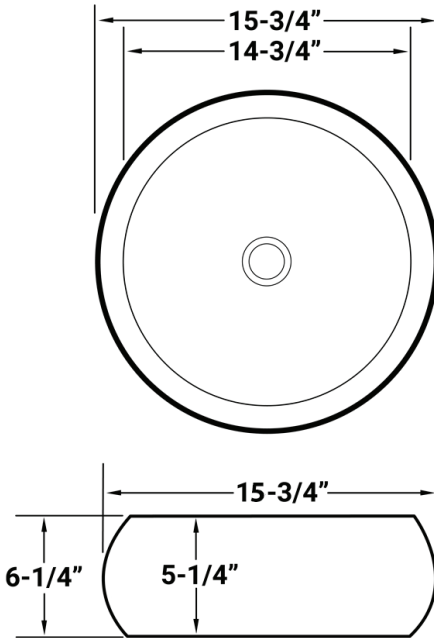

IN THE BOX

Installation
Guide

NOMINAL DIMENSIONS

Exterior: 15 $\frac{3}{4}$ " (wide) x 15 $\frac{3}{4}$ " (front-to-back)
Interior Bowl: 14 $\frac{3}{4}$ " (wide) x 14 $\frac{3}{4}$ " (front-to-back)
Bowl Depth: 5 $\frac{1}{4}$ "
Minimum Cabinet Size: N/A
Drain Hole Size: 1 $\frac{3}{4}$ "

Installation Type:
Vessel
Drain Location:
Center

RUVATI USA

www.ruvati.com

Phone: 1.855.478.8284
Email: support@ruvati.com

SOLD SEPARATELY

Popup Drain
[RVA5102WH]

DIMENSIONS

SCAN TO REGISTER YOUR WARRANTY