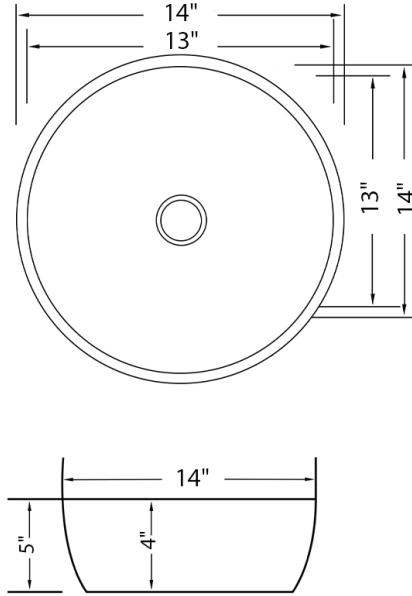

DIMENSIONS

SCAN TO REGISTER YOUR WARRANTY

or visit
www.ruvati.com/register

RUVATI USA
www.ruvati.com

Phone: 1.855.478.8284
Email: support@ruvati.com