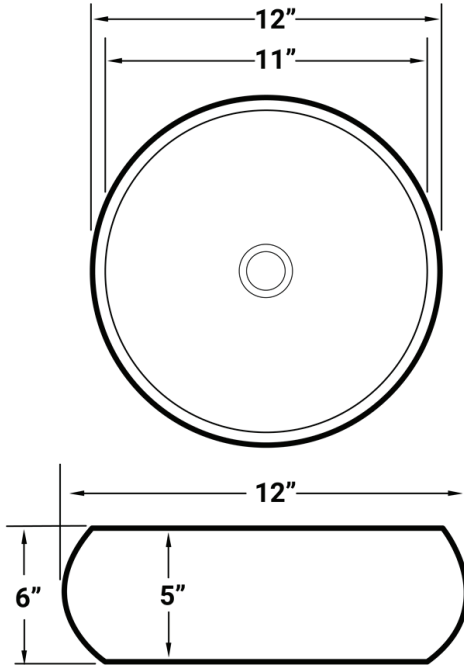

SOLD SEPARATELY

DIMENSIONS

SCAN TO REGISTER YOUR WARRANTY

or visit
www.ruvati.com/register

RUVATI USA
www.ruvati.com

Phone: 1.855.478.8284
Email: support@ruvati.com