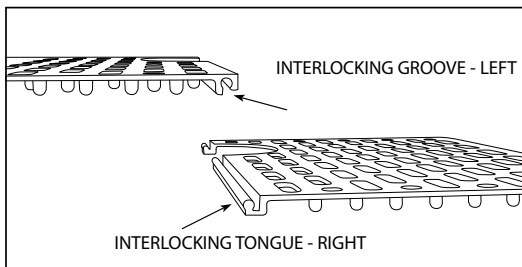

# RVA41302GR

SILICONE GRID FOR SINK

**RUVATI**<sup>®</sup>

SPECIFICATION SHEET

- Material:** Food-safe Heat-resistant Silicone  
**Size:** 28" (length) x 14-" (width) x 1/2" (height)  
**Color:** Gray

## ASSEMBLY

- Remove the two silicone grid panels from packaging and set them side-by-side, right side up, with drain openings grid edges aligned.
- Place the Interlocking Tongue and Groove in place, one on top of the other so that the Tongue fits into the Groove.
- Snap in place along the mat from top to bottom.