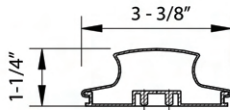

Push in Stopper Cap with Gasket

COLOR OPTIONS:

BL: Gunmetal Black

GG: Brushed Gold Satin Brass

ST: Stainless Steel

Long Screw

Register your product at: www.ruvati.com/register-product