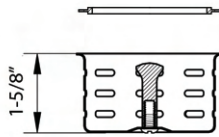

DEEP DISPOSAL FLANGE WITH BASKET STRAINER AND STOPPER

Material: Stainless Steel

3.5" drain opening: Will fit any standard drain openings

Extended Deep Garbage Disposal Flange

Removable Basket Strainer Traps Waste

Push in Stopper Cap with Gasket

COLOR OPTIONS:

BL: Gunmetal Black

GG: Brushed Gold Satin Brass

ST: Stainless Steel

Long Screw

Register your product at: www.ruvati.com/register-product