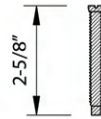

Push in Stopper Cap with Gasket

COLOR OPTIONS:

BL: Gunmetal Black

GG: Brushed Gold Satin Brass

ST: Stainless Steel

Long Screw

Register your product at: www.ruvati.com/register-product