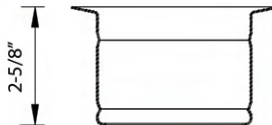

Push in Stopper Cap with Gasket

COLOR OPTIONS:

BL: Gunmetal Black

GG: Brushed Gold Satin Brass

ST: Stainless Steel

Long Screw

Register your product at: www.ruvati.com/register-product