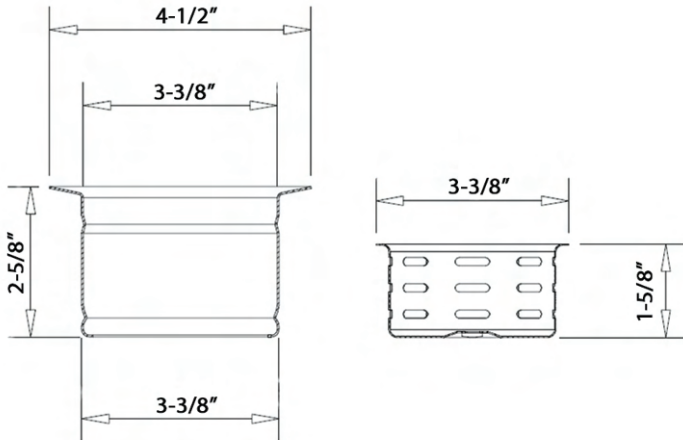

DEEP DISPOSAL FLANGE WITH BASKET STRAINER

Material: Stainless Steel

3.5" drain opening: Will fit any standard drain openings

Extended Deep Garbage Disposal Flange

Removable Basket Strainer Traps Waste

Basket Strainer

Flange

COLOR OPTIONS:

BL: Gunmetal Black

GG: Matte Gold Satin Brass

ST: Stainless Steel

Register your product at: www.ruvati.com/register-product