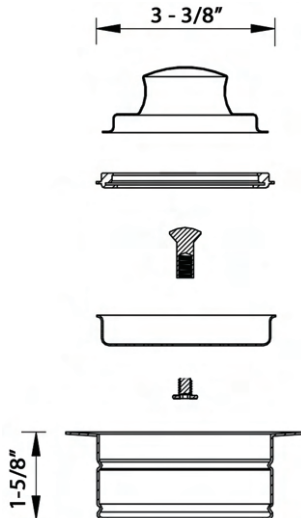

DISPOSAL FLANGE WITH BASKET STRAINER AND STOPPER

Material: Stainless Steel

3.5" drain opening: Will fit any standard drain openings

Removable Basket Strainer Traps Waste

Push in Stopper Cap with Gasket

COLOR OPTIONS:

BL: Gunmetal Black

GG: Brushed Gold Satin Brass

ST: Stainless Steel

Register your product at: www.ruvati.com/register-product