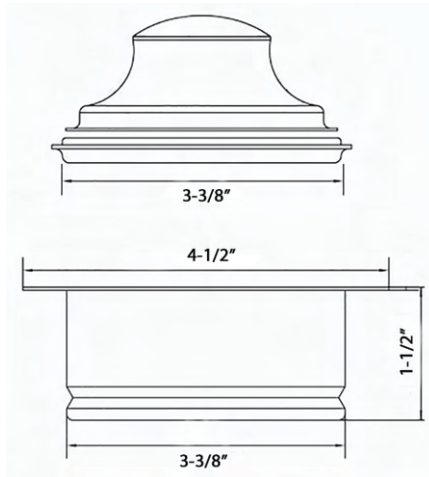

COLOR OPTIONS:

BL: Gunmetal Black

CP: Copper Tone

GG: Brass / Gold Tone