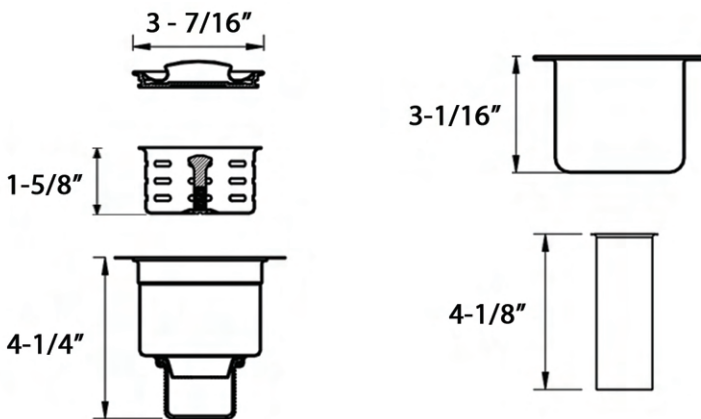

Register your product at: www.ruvati.com/register-product