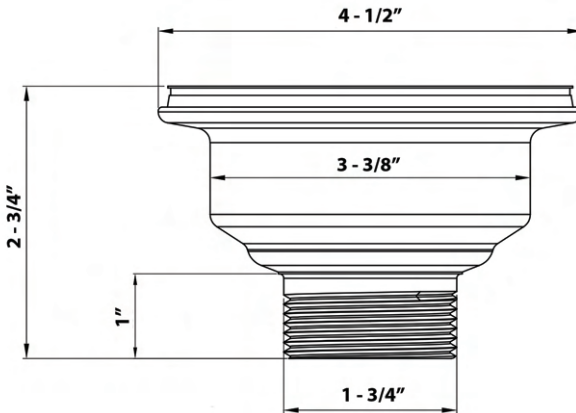

Register your product at: www.ruvati.com/register-product